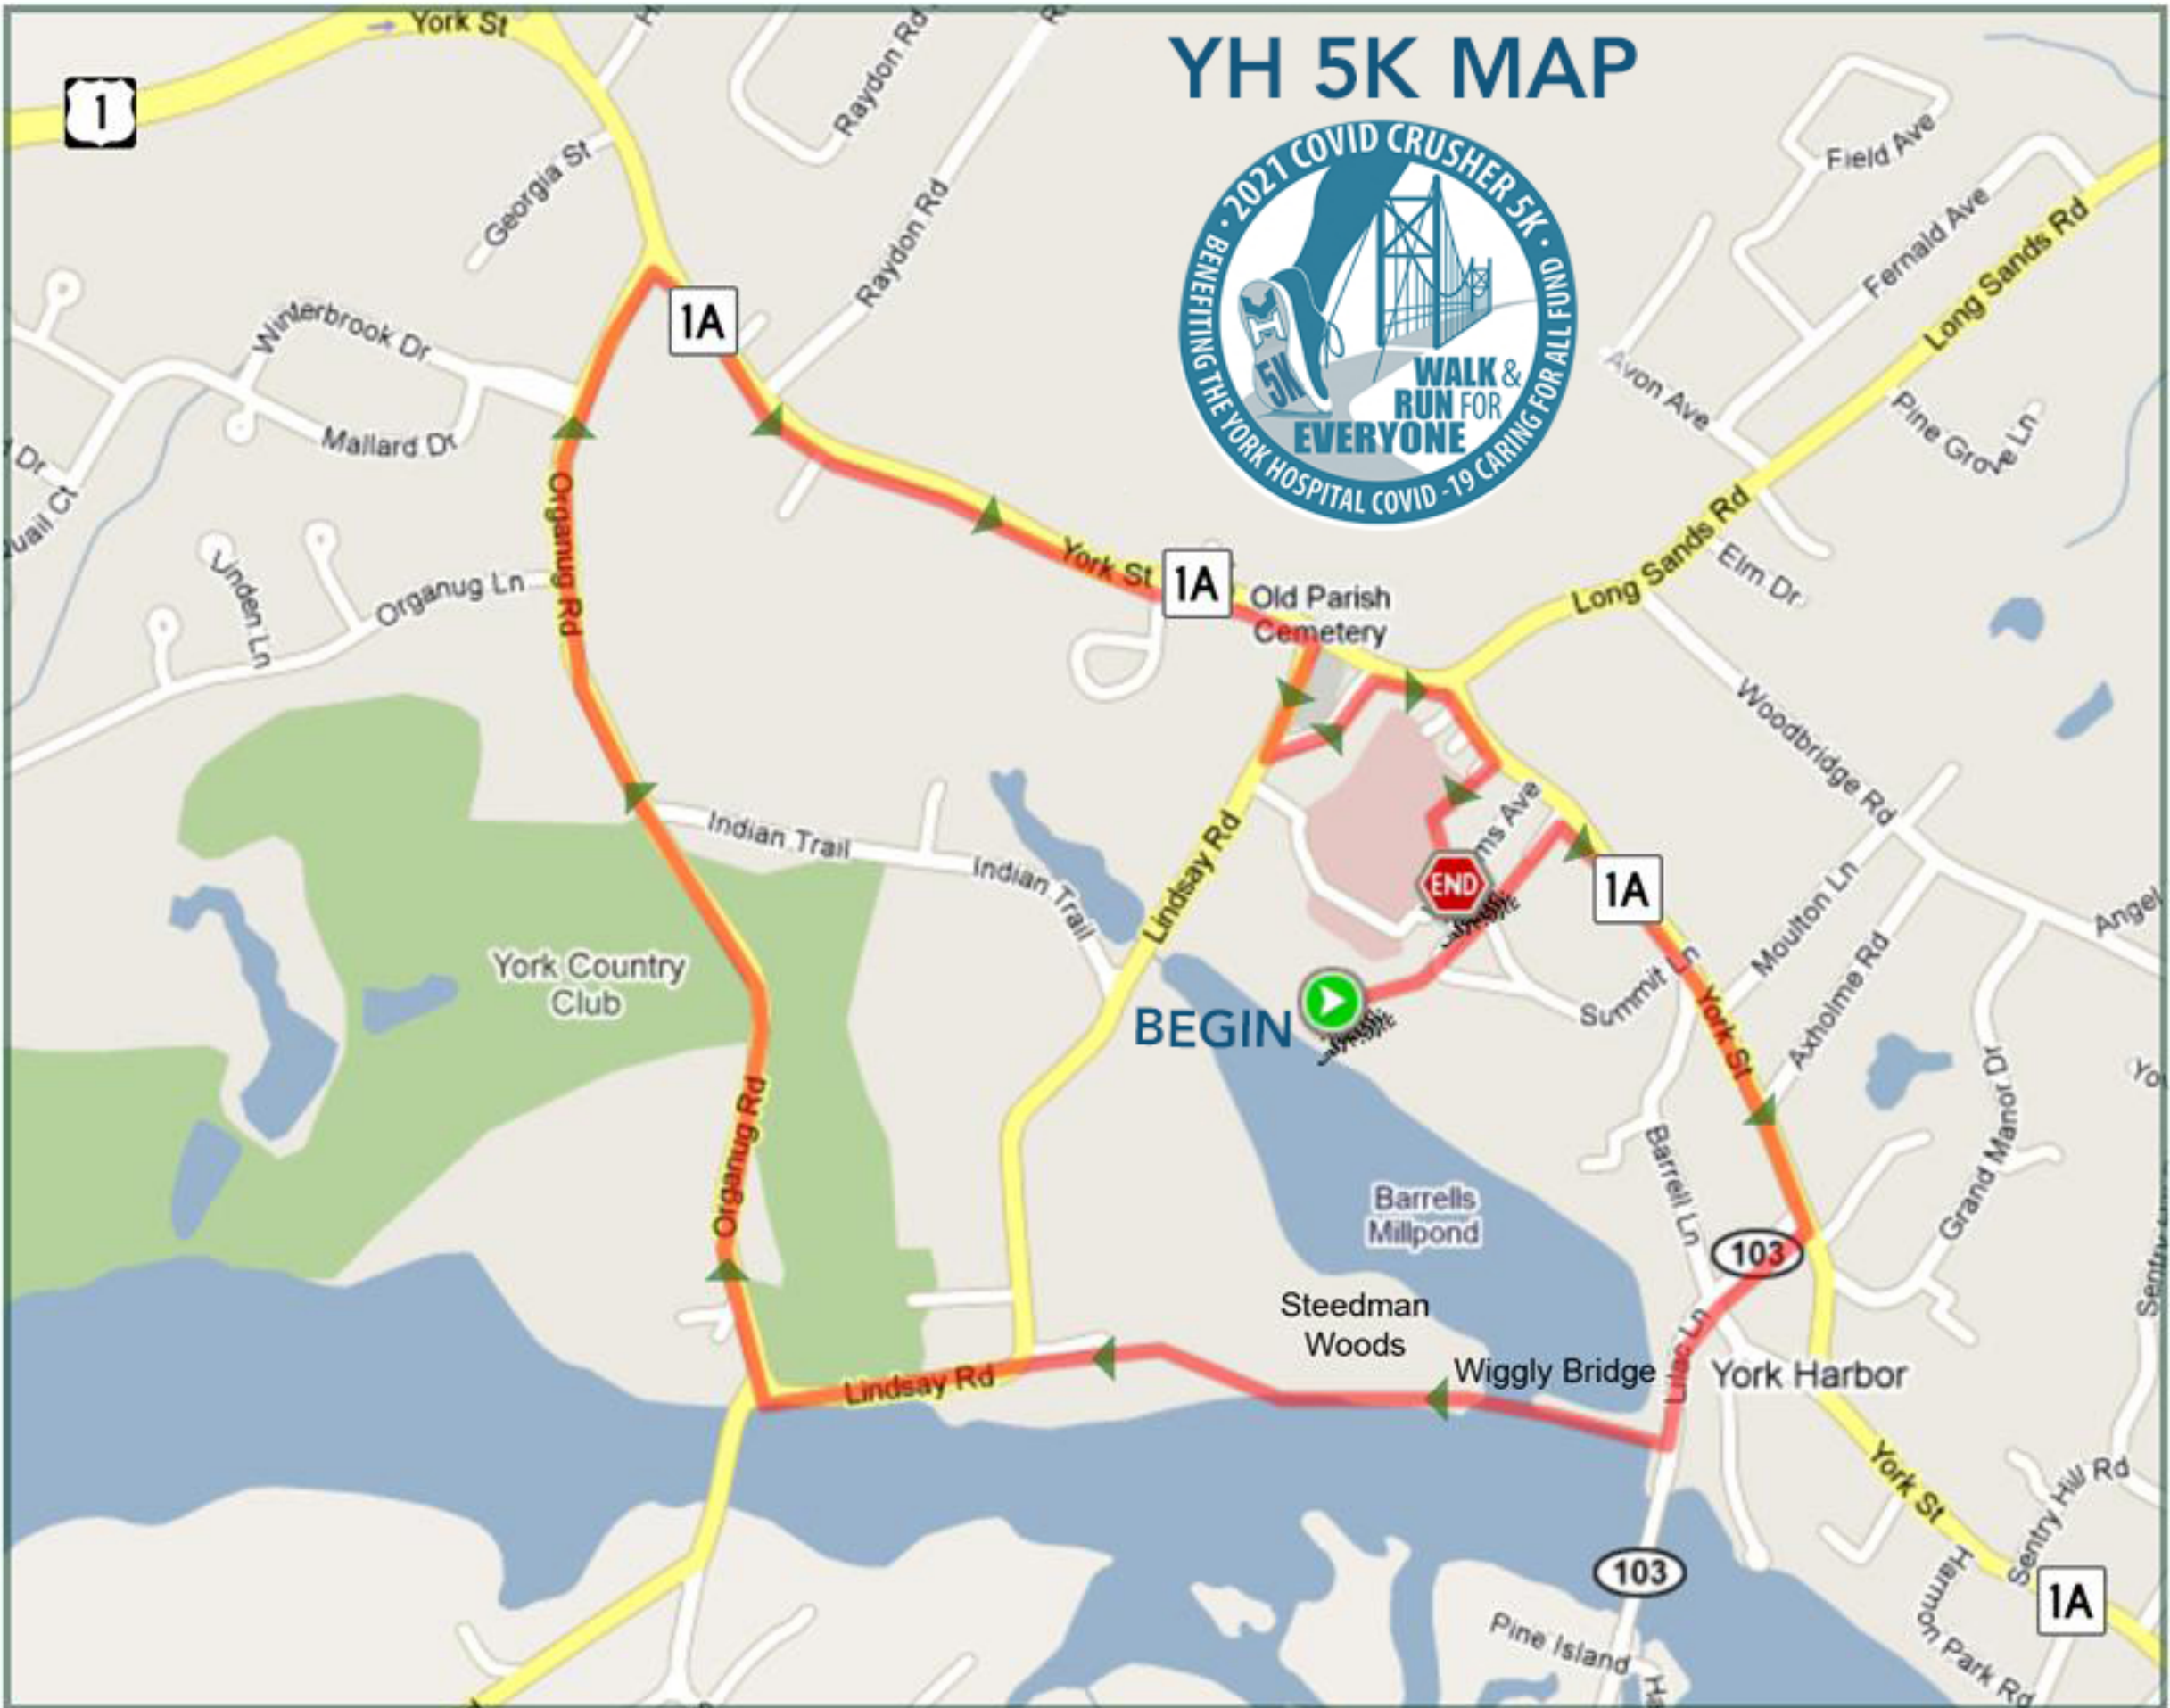

YH 5K MAP

BEGIN

END

1A

1A

1

103

103

1A

York Country Club

Barrells Millpond

Steedman Woods

Wiggly Bridge

York Harbor

Pine Island

Old Parish Cemetery

Organug Rd

York St

Lindsay Rd

Long Sands Rd

Long Sands Rd

Indian Trail

Indian Trail

Summit Ln

Avon Ave

Elm Dr

Woodbridge Rd

Angel

Yo

Sentry

Sentry

Sentry