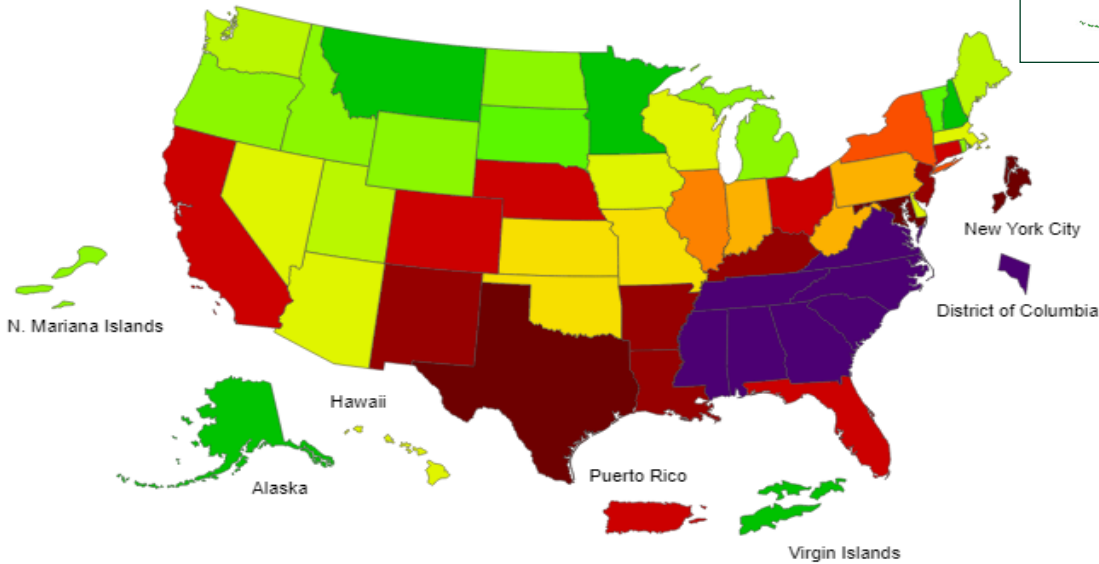

# U.S. INFLUENZA ACTIVITY MAP

Dates: 10/23/22 - 11/05/22

2022-23 Influenza Season Week 44 ending Nov 05, 2022

ILI Activity Level