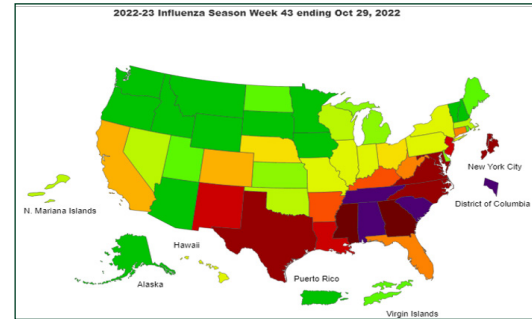

# U.S. INFLUENZA ACTIVITY MAP

Dates: 10/23/22 - 11/05/22

2022-23 Influenza Season Week 44 ending Nov 05, 2022

ILI Activity Level