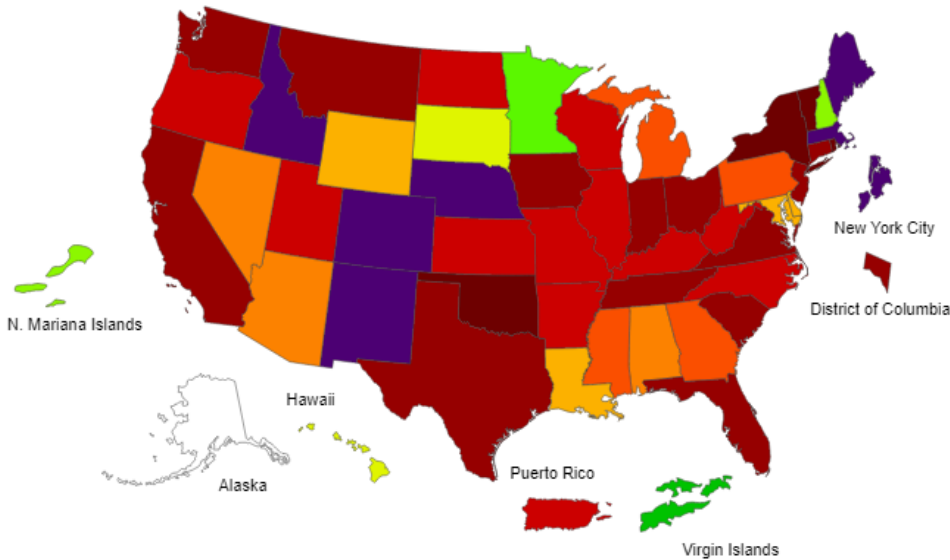

U.S. INFLUENZA ACTIVITY MAP

Dates: Week ending 12/24/22

2022-23 Influenza Season Week 51 ending Dec 24, 2022

ILI Activity Level