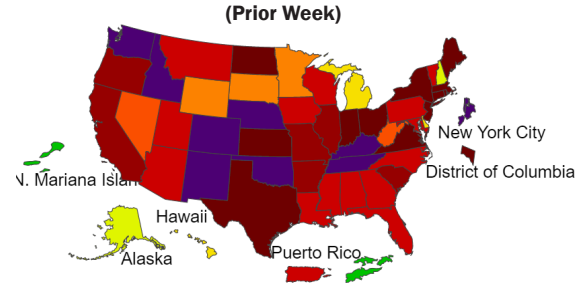

U.S. INFLUENZA ACTIVITY MAP

Dates: Week ending 12/24/22

2022-23 Influenza Season Week 51 ending Dec 24, 2022

ILI Activity Level