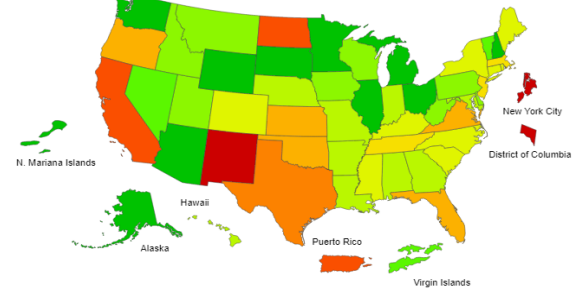

U.S. INFLUENZA ACTIVITY MAP

Dates: Week ending 01/21/23

2022-23 Influenza Season Week 3 ending Jan 21, 2023

2022-23 Influenza Season Week 2 ending Jan 14, 2023

ILI Activity Level