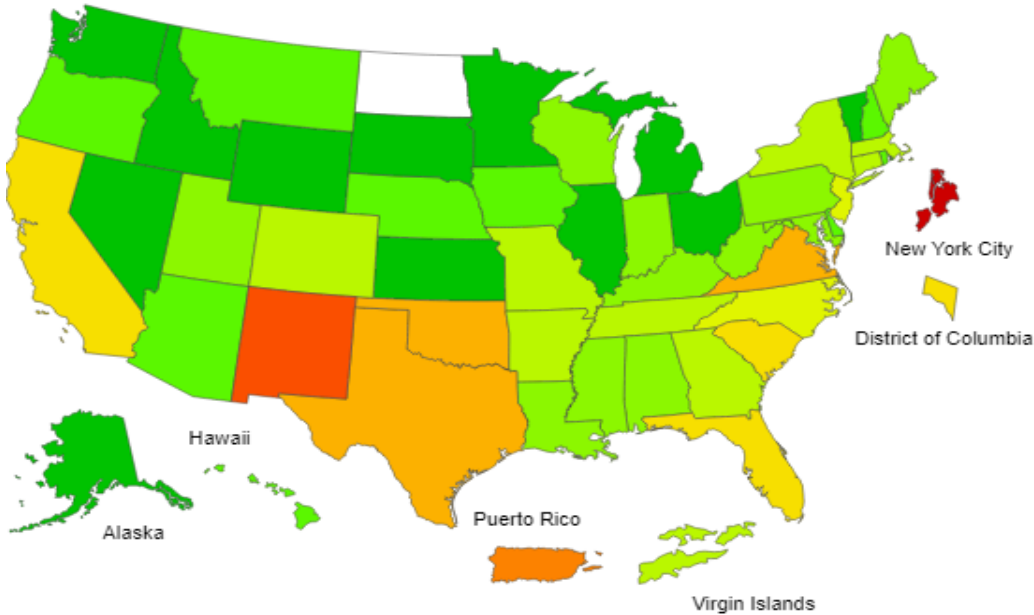

U.S. INFLUENZA ACTIVITY MAP

Dates: Week ending 01/21/23

2022-23 Influenza Season Week 3 ending Jan 21, 2023

2022-23 Influenza Season Week 2 ending Jan 14, 2023

ILI Activity Level